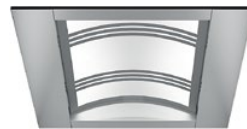

CEILING

LF12
Lighting: LED tubes
Finishing: **ST43** Silver brushed stainless steel